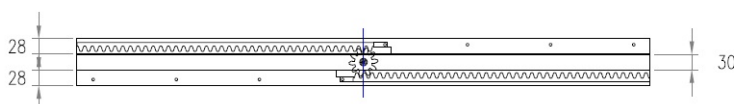

PRODUCT SHEET

Description:

Wooden Slide Split 1055/1035, W/Steel Worm Gear, Durian Wood Closed Length:1055mm, Wing Length:1055mm, Extended Length:, 2282mm, Opening:1035mm, For Center Column Tables

Item number:

24.02.552-1

Units	Box	Carton	HS Code	Barcode
Pair	1	4	9403910090	
5704866087346				

Length : 1055mm \pm 1mm
Open : 1035mm \pm 5mm

DETAIL B

SISO A/S

Mileparken 11
DK-2740 Skovlunde
Denmark
VAT: DK 24786013

Phone +45 45 830 900