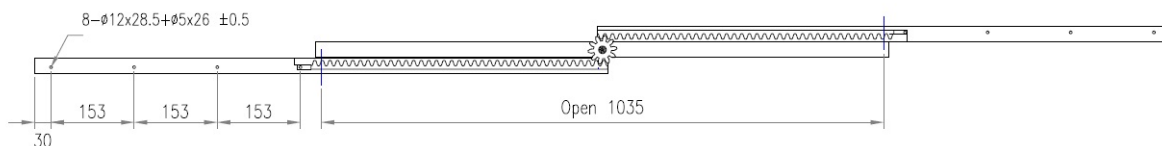

PRODUCT SHEET

Description:

Wooden Slide Split 1055/1035, W/Steel Worm Gear, Durian Wood Closed Length:1055mm, Wing Length:1055mm, Extended Length:, 2282mm, Opening:1035mm, For Center Column Tables

Item number:

24.02.552-1

Units	Box	Carton	HS Code	Barcode
Pair	1	4	9403910090	
5704866087346				

Length : 1055mm \pm 1mm
Open : 1035mm \pm 5mm

DETAIL B

SISO A/S

Mileparken 11
DK-2740 Skovlunde
Denmark
VAT: DK 24786013

Phone +45 45 830 900