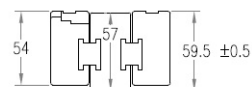

PRODUCT SHEET

Description:

Wooden Slide Split 1055/1035, W/Steel Worm Gear, Durian Wood Closed Length:1055mm, Wing Length:1055mm, Extended Length:, 2282mm, Opening:1035mm, For Center Column Tables

Item number:

24.02.552-1

Units	Box	Carton	HS Code	Barcode
Pair	1	4	9403910090	
5704866087346				

Length : 1055mm \pm 1mm
Open : 1035mm \pm 5mm

DETAIL B

SISO A/S

Mileparken 11
DK-2740 Skovlunde
Denmark
VAT: DK 24786013

Phone +45 45 830 900